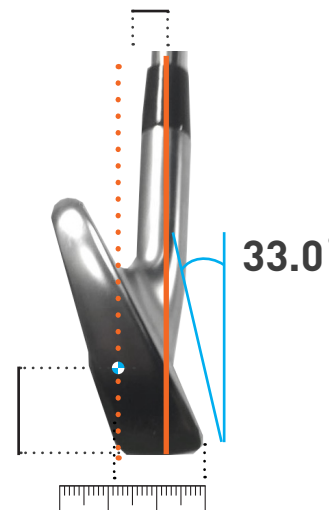

### CENTRE of Gravity Projection

- - CENTRE OF GRAVITY
- - GEOMETRIC CENTRE
- - CENTRE OF GRAVITY PROJECTION

CG Depth: 8mm

CG Depth: 8mm

### CENTRE OF GRAVITY MEASUREMENTS

HEAD WEIGHT	264.2G
CG HEIGHT	17.58MM

### CG FACE PROJECTION MEASUREMENTS

CG DEPTH	8MM
HORIZONTAL CG	-3MM
CENTRE OF GRAVITY FACE PROJECTION	21.58MM