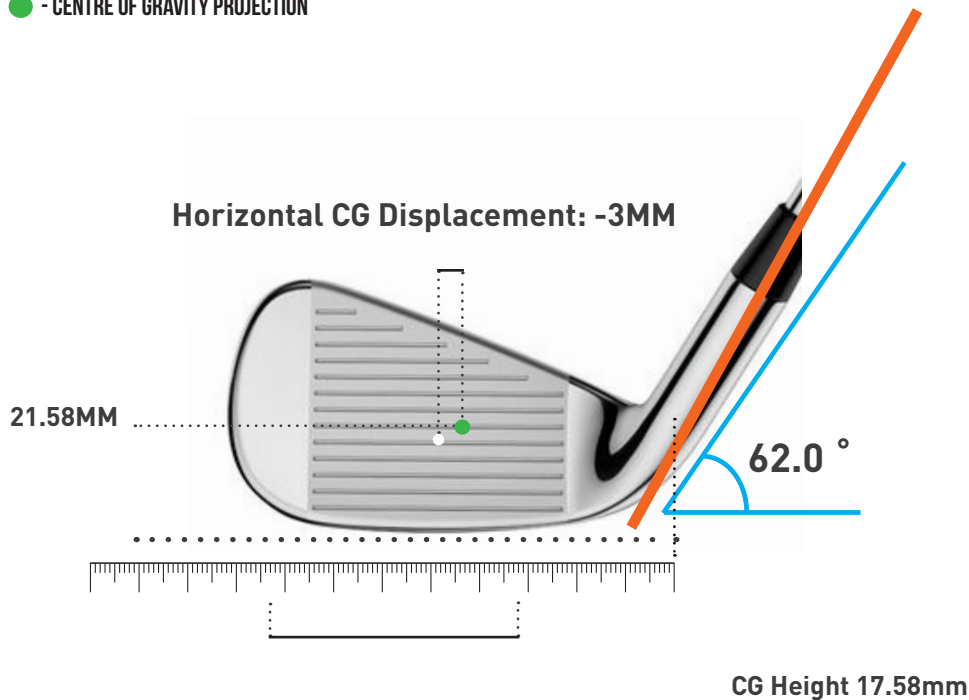

# Club Specification

### CENTRE of Gravity Projection

- - CENTRE OF GRAVITY
- - GEOMETRIC CENTRE
- - CENTRE OF GRAVITY PROJECTION

CG Depth: 8mm

CG Depth: 8mm

### CENTRE OF GRAVITY MEASUREMENTS

HEAD WEIGHT	264.2G
CG HEIGHT	17.58MM

### CG FACE PROJECTION MEASUREMENTS

CG DEPTH	8MM
HORIZONTAL CG	-3MM
CENTRE OF GRAVITY FACE PROJECTION	21.58MM