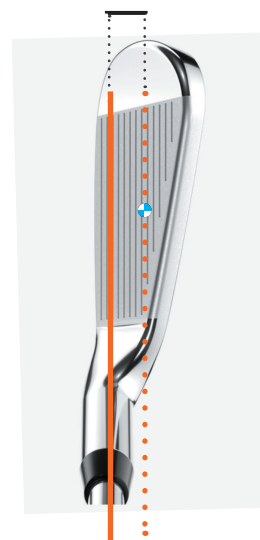

CLUB SPECIFICATION DATABASE

Callaway

PARADYM
AiSMOKE

CENTRE OF GRAVITY PROJECTION

- - CENTRE OF GRAVITY
- - GEOMETRIC CENTRE
- - CG FACE PROJECTION

CG HEIGHT 22.04MM

CG DEPTH: 7.70MM

CG DEPTH (V): 7.70MM

SOLE WIDTH AT CENTRE FACE: 23.00MM

CENTRE OF GRAVITY MEASUREMENTS

HEAD WEIGHT	265.9G
CG HEIGHT	22.04MM
CG DEPTH	7.70MM

CG FACE PROJECTION MEASUREMENTS

HORIZONTAL CG CENTRE OF GRAVITY FACE PROJECTION	-0.5MM
	28.37MM

LIE, LOFT, FACE MEASUREMENTS

LIE ANGLE	62.2°
LOFT ANGLE	28.4°
FACE ANGLE	0

MOI - 2459