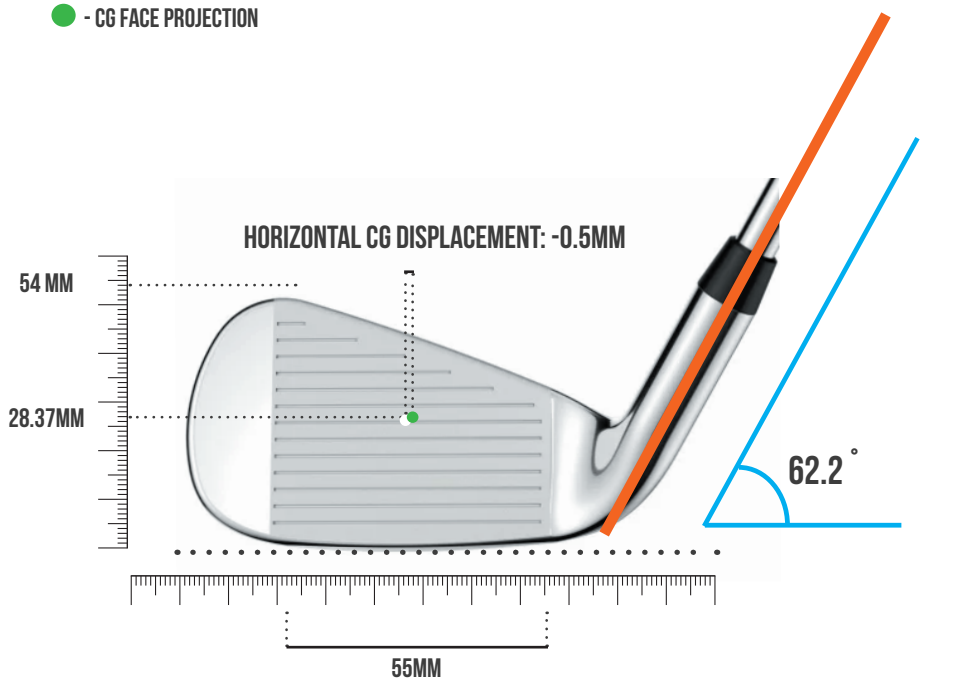

CLUB SPECIFICATION DATABASE

Callaway

PARADYM
AiSMOKE

CENTRE OF GRAVITY PROJECTION

- - CENTRE OF GRAVITY
- - GEOMETRIC CENTRE
- - CG FACE PROJECTION

CG HEIGHT 22.04MM

CG DEPTH: 7.70MM

CG DEPTH (V): 7.70MM

SOLE WIDTH AT CENTRE FACE: 23.00MM

CENTRE OF GRAVITY MEASUREMENTS

HEAD WEIGHT	265.9G
CG HEIGHT	22.04MM
CG DEPTH	7.70MM

CG FACE PROJECTION MEASUREMENTS

HORIZONTAL CG CENTRE OF GRAVITY FACE PROJECTION	-0.5MM
	28.37MM

LIE, LOFT, FACE MEASUREMENTS

LIE ANGLE	62.2°
LOFT ANGLE	28.4°
FACE ANGLE	0

MOI - 2459