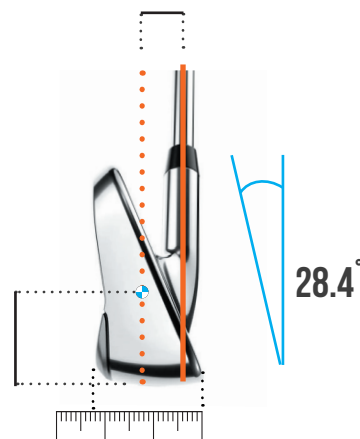

CLUB SPECIFICATION DATABASE

Callaway

PARADYM
AiSMOKE

CENTRE OF GRAVITY PROJECTION

- - CENTRE OF GRAVITY
- - GEOMETRIC CENTRE
- - CG FACE PROJECTION

CG HEIGHT 22.04MM

CG DEPTH: 7.70MM

CG DEPTH (V): 7.70MM

SOLE WIDTH AT CENTRE FACE: 23.00MM

CENTRE OF GRAVITY MEASUREMENTS

HEAD WEIGHT	265.9G
CG HEIGHT	22.04MM
CG DEPTH	7.70MM

CG FACE PROJECTION MEASUREMENTS

HORIZONTAL CG CENTRE OF GRAVITY FACE PROJECTION	-0.5MM
	28.37MM

LIE, LOFT, FACE MEASUREMENTS

LIE ANGLE	62.2°
LOFT ANGLE	28.4°
FACE ANGLE	0

MOI - 2459