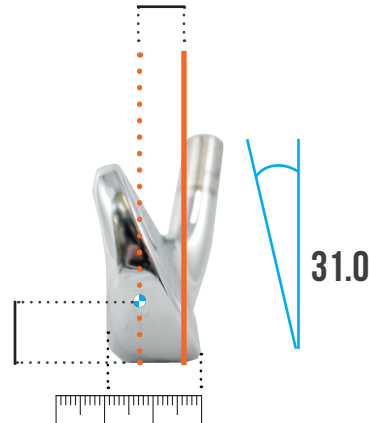

CLUB SPECIFICATION DATABASE

Callaway

ROGUE PRO

CENTRE OF GRAVITY PROJECTION

- - CENTRE OF GRAVITY
- - GEOMETRIC CENTRE
- - CG FACE PROJECTION

CG DEPTH (Y): 8.40MM

CG DEPTH (Y): 8.40MM

CENTRE OF GRAVITY MEASUREMENTS

HEAD WEIGHT	271.4 G
CG HEIGHT	20.29MM
CG DEPTH	8.40MM

CG FACE PROJECTION MEASUREMENTS

HORIZONTAL CG CENTRE OF GRAVITY FACE PROJECTION	-2MM
	25.30MM

LIE AND LOFT MEASUREMENTS

LIE ANGLE	62.5°
LOFT ANGLE	31.0°