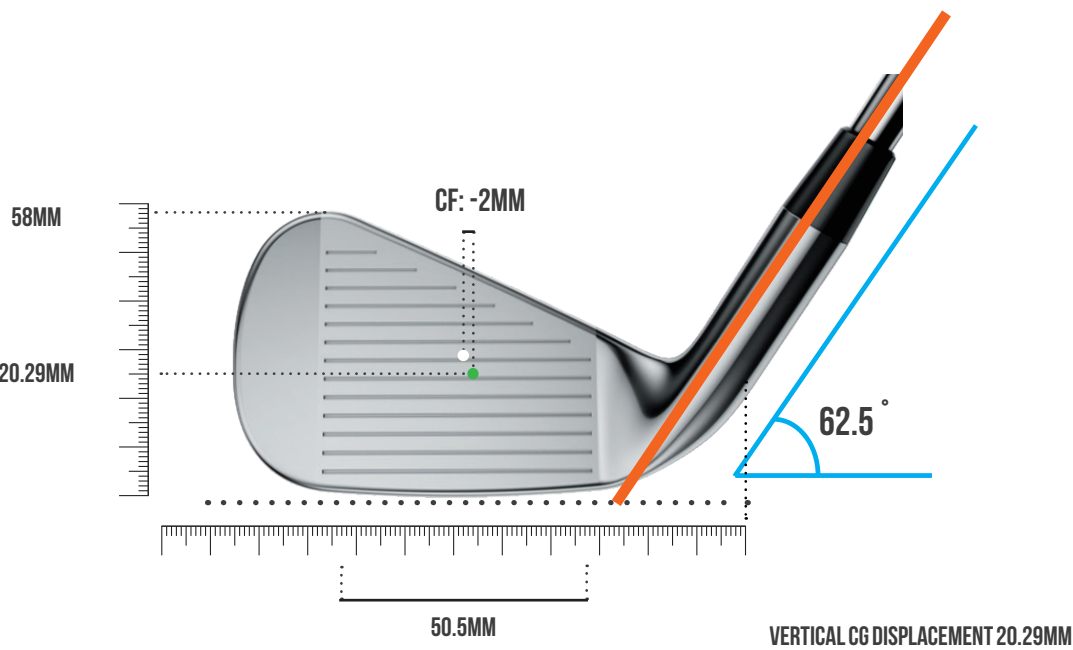

CLUB SPECIFICATION DATABASE

Callaway

ROGUE PRO

CENTRE OF GRAVITY PROJECTION

- - CENTRE OF GRAVITY
- - GEOMETRIC CENTRE
- - CG FACE PROJECTION

CG DEPTH (Y): 8.40MM

CG DEPTH (Y): 8.40MM

CENTRE OF GRAVITY MEASUREMENTS

HEAD WEIGHT	271.4 G
CG HEIGHT	20.29MM
CG DEPTH	8.40MM

CG FACE PROJECTION MEASUREMENTS

HORIZONTAL CG CENTRE OF GRAVITY FACE PROJECTION	-2MM
	25.30MM

LIE AND LOFT MEASUREMENTS

LIE ANGLE	62.5°
LOFT ANGLE	31.0°