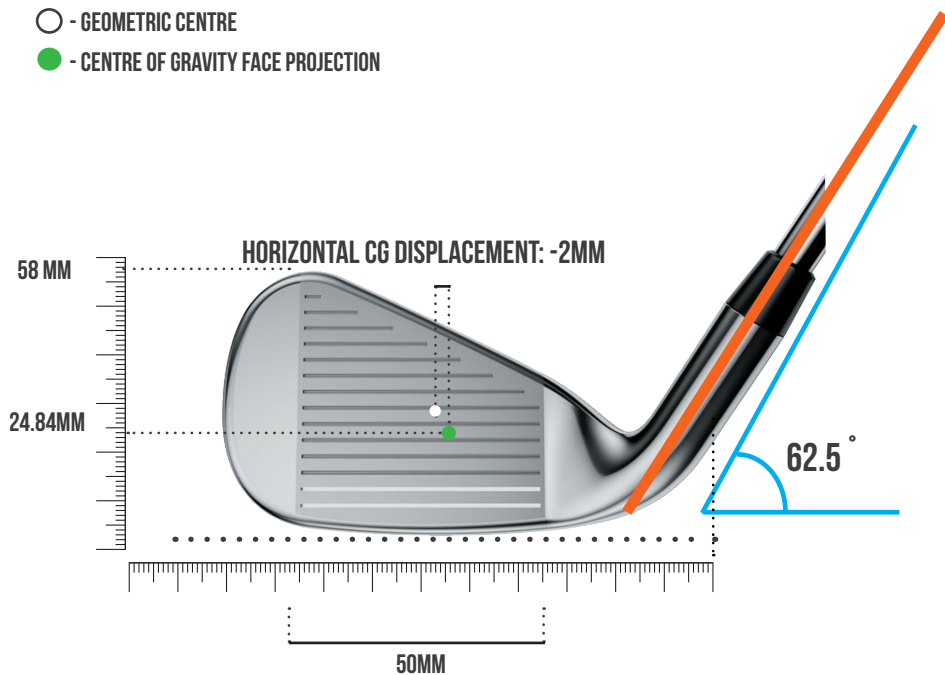

# CLUB SPECIFICATION DATABASE

### CENTRE OF GRAVITY PROJECTION

- + - CENTRE OF GRAVITY
- - GEOMETRIC CENTRE
- - CENTRE OF GRAVITY FACE PROJECTION

CG HEIGHT 21.35MM

CG DEPTH: 13.40 MM

CG DEPTH (V): 13.40MM

SOLE WIDTH AT CENTRE FACE: 27MM

### CENTRE OF GRAVITY MEASUREMENTS

HEAD WEIGHT	267.8 G
CG HEIGHT	21.35MM
CG DEPTH	13.40MM

### CG FACE PROJECTION MEASUREMENTS

HORIZONTAL CG CENTRE OF GRAVITY FACE PROJECTION	-2MM
	24.84MM