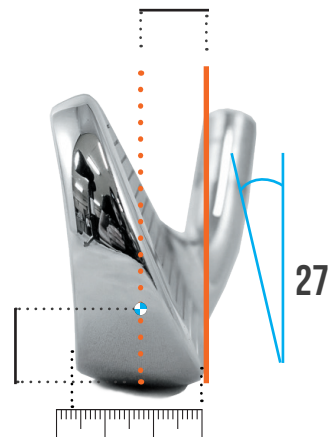

### CENTRE OF GRAVITY PROJECTION

- + - CENTRE OF GRAVITY
- - GEOMETRIC CENTRE
- - CENTRE OF GRAVITY FACE PROJECTION

CG HEIGHT 21.35MM

CG DEPTH: 13.40 MM

CG DEPTH (V): 13.40MM

SOLE WIDTH AT CENTRE FACE: 27MM

### CENTRE OF GRAVITY MEASUREMENTS

HEAD WEIGHT	267.8 G
CG HEIGHT	21.35MM
CG DEPTH	13.40MM

### CG FACE PROJECTION MEASUREMENTS

HORIZONTAL CG CENTRE OF GRAVITY FACE PROJECTION	-2MM
	24.84MM