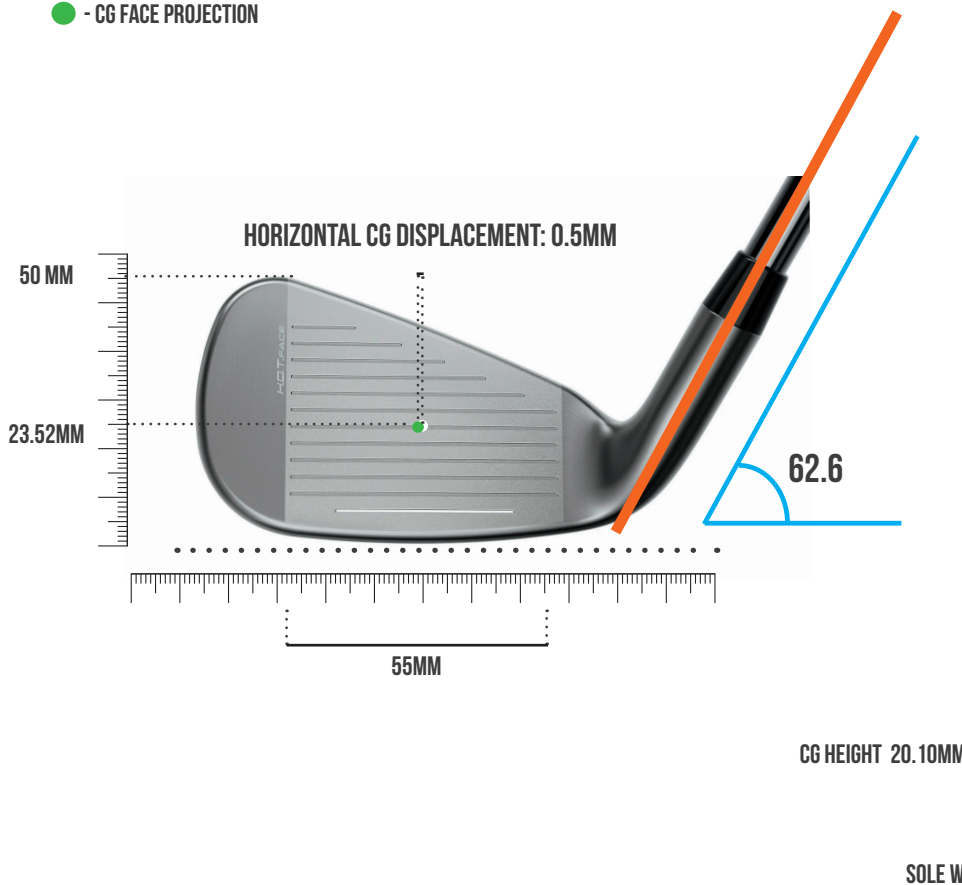

# CLUB SPECIFICATION DATABASE

#### CENTRE OF GRAVITY PROJECTION

- - CENTRE OF GRAVITY
- - GEOMETRIC CENTRE
- - CG FACE PROJECTION

CG DEPTH: 8.80MM

CG DEPTH (Y): 8.80MM

#### CENTRE OF GRAVITY MEASUREMENTS

HEAD WEIGHT	264.4G
CG HEIGHT	20.10MM
CG DEPTH	8.80MM

#### CG FACE PROJECTION MEASUREMENTS

HORIZONTAL CG CENTRE OF GRAVITY FACE PROJECTION	0.5MM
CENTRE OF GRAVITY FACE PROJECTION	25.91MM