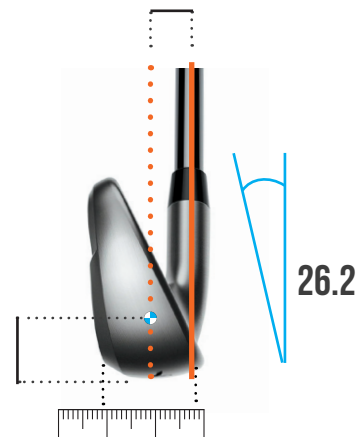

#### CENTRE OF GRAVITY PROJECTION

- - CENTRE OF GRAVITY
- - GEOMETRIC CENTRE
- - CG FACE PROJECTION

CG DEPTH: 8.80MM

CG DEPTH (Y): 8.80MM

#### CENTRE OF GRAVITY MEASUREMENTS

HEAD WEIGHT	264.4G
CG HEIGHT	20.10MM
CG DEPTH	8.80MM

#### CG FACE PROJECTION MEASUREMENTS

HORIZONTAL CG CENTRE OF GRAVITY FACE PROJECTION	0.5MM
CENTRE OF GRAVITY FACE PROJECTION	25.91MM