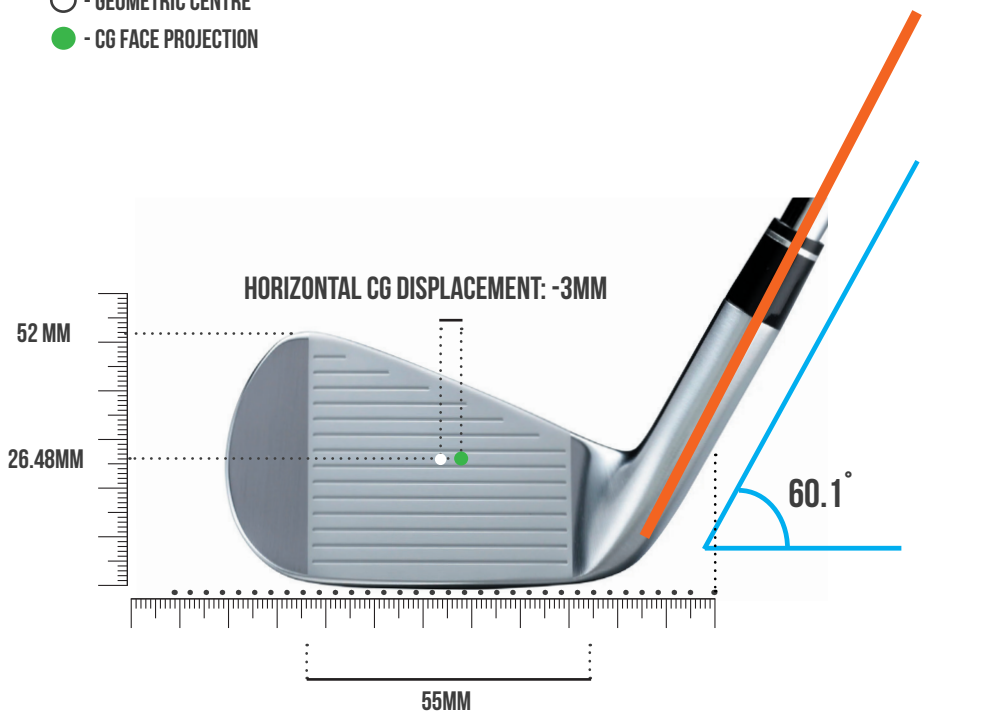

CLUB SPECIFICATION DATABASE

TW575Vx

CENTRE OF GRAVITY PROJECTION

- - CENTRE OF GRAVITY
- - GEOMETRIC CENTRE
- - CG FACE PROJECTION

CG HEIGHT 19.76 MM

SOLE WIDTH AT CENTRE FACE: 20.00MM

CG DEPTH: 6.50MM

CG DEPTH (Y): 6.50 MM

CENTRE OF GRAVITY MEASUREMENTS

HEAD WEIGHT	267.9G
CG HEIGHT	19.76MM
CG DEPTH	6.50MM

CG FACE PROJECTION MEASUREMENTS

HORIZONTAL CG	-3MM
CENTRE OF GRAVITY FACE PROJECTION	26.48MM

LIE, LOFT, FACE MEASUREMENTS

LIE ANGLE	60.1°
LOFT ANGLE	30.3°
FACE ANGLE	0

MOI - 2375