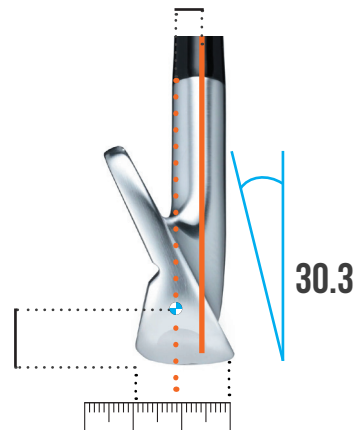

CLUB SPECIFICATION DATABASE

TW575Vx

CENTRE OF GRAVITY PROJECTION

- - CENTRE OF GRAVITY
- - GEOMETRIC CENTRE
- - CG FACE PROJECTION

CG HEIGHT 19.76 MM

SOLE WIDTH AT CENTRE FACE: 20.00MM

CG DEPTH: 6.50MM

CG DEPTH (Y): 6.50 MM

CENTRE OF GRAVITY MEASUREMENTS

HEAD WEIGHT	267.9G
CG HEIGHT	19.76MM
CG DEPTH	6.50MM

CG FACE PROJECTION MEASUREMENTS

HORIZONTAL CG	-3MM
CENTRE OF GRAVITY FACE PROJECTION	26.48MM

LIE, LOFT, FACE MEASUREMENTS

LIE ANGLE	60.1°
LOFT ANGLE	30.3°
FACE ANGLE	0

MOI - 2375