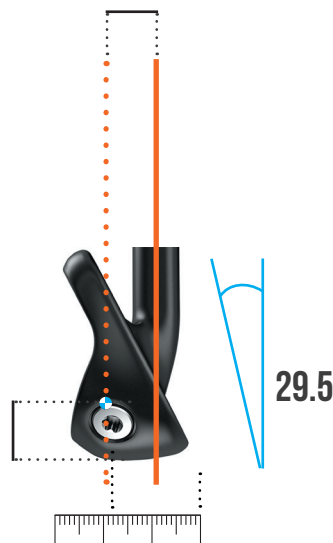

CLUB SPECIFICATION DATABASE

PING

G710

CENTRE OF GRAVITY PROJECTION

- - CENTRE OF GRAVITY
- - GEOMETRIC CENTRE
- - CENTRE OF GRAVITY

CG DEPTH: 11.00 MM

CG DEPTH: 11.00 MM

CENTRE OF GRAVITY MEASUREMENTS

HEAD WEIGHT	262.2 G
CG HEIGHT	18.53MM
CG DEPTH	11MM

CG FACE PROJECTION MEASUREMENTS

HORIZONTAL CG CENTRE OF GRAVITY FACE PROJECTION	-2MM
	24.11MM

LIE, LOFT, FACE MEASUREMENTS

LIE ANGLE	62
LOFT ANGLE	29.5
FACE ANGLE	0