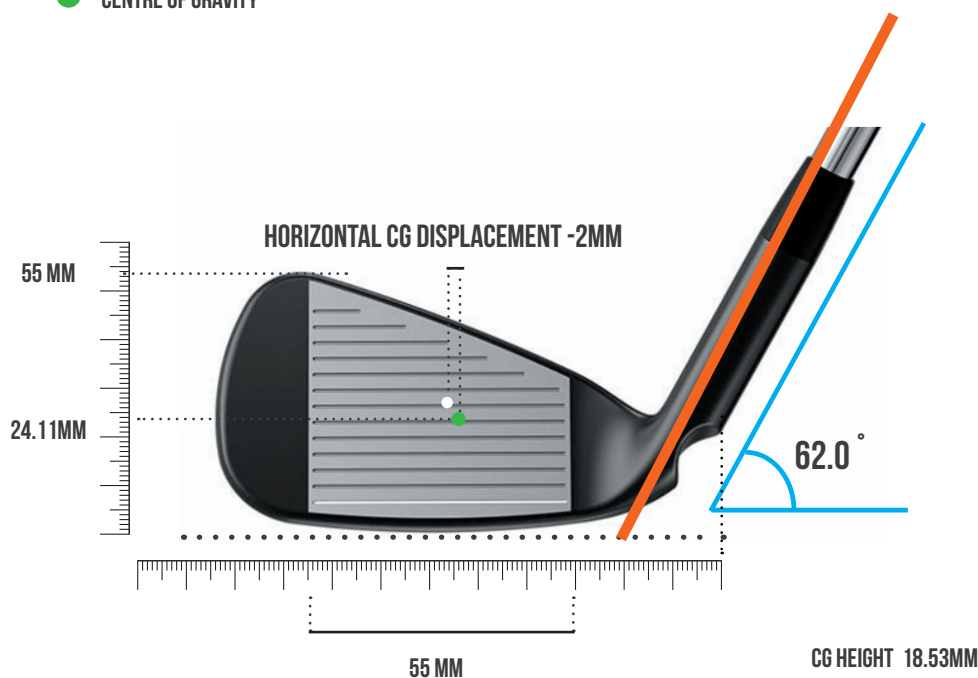

CLUB SPECIFICATION DATABASE

PING

G710

CENTRE OF GRAVITY PROJECTION

- - CENTRE OF GRAVITY
- - GEOMETRIC CENTRE
- - CENTRE OF GRAVITY

CG DEPTH: 11.00 MM

CG DEPTH: 11.00 MM

CENTRE OF GRAVITY MEASUREMENTS

HEAD WEIGHT	262.2 G
CG HEIGHT	18.53MM
CG DEPTH	11MM

CG FACE PROJECTION MEASUREMENTS

HORIZONTAL CG CENTRE OF GRAVITY FACE PROJECTION	-2MM
	24.11MM

LIE, LOFT, FACE MEASUREMENTS

LIE ANGLE	62
LOFT ANGLE	29.5
FACE ANGLE	0