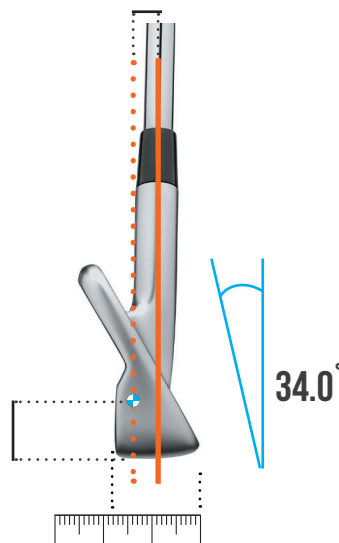

### CENTRE OF GRAVITY PROJECTION

- - CENTRE OF GRAVITY
- - GEOMETRIC CENTRE
- - CENTRE OF GRAVITY

CG DEPTH: 5.40 MM

CG DEPTH: 5.40 MM

### CENTRE OF GRAVITY MEASUREMENTS

HEAD WEIGHT	261.2 G
CG HEIGHT	20.54MM
CG DEPTH	5.40MM

### CG FACE PROJECTION MEASUREMENTS

HORIZONTAL CG CENTRE OF GRAVITY FACE PROJECTION	-2MM
	24.42MM

### LIE, LOFT, FACE MEASUREMENTS

LIE ANGLE	62.0°
LOFT ANGLE	34.0°

**MOI - 2628**