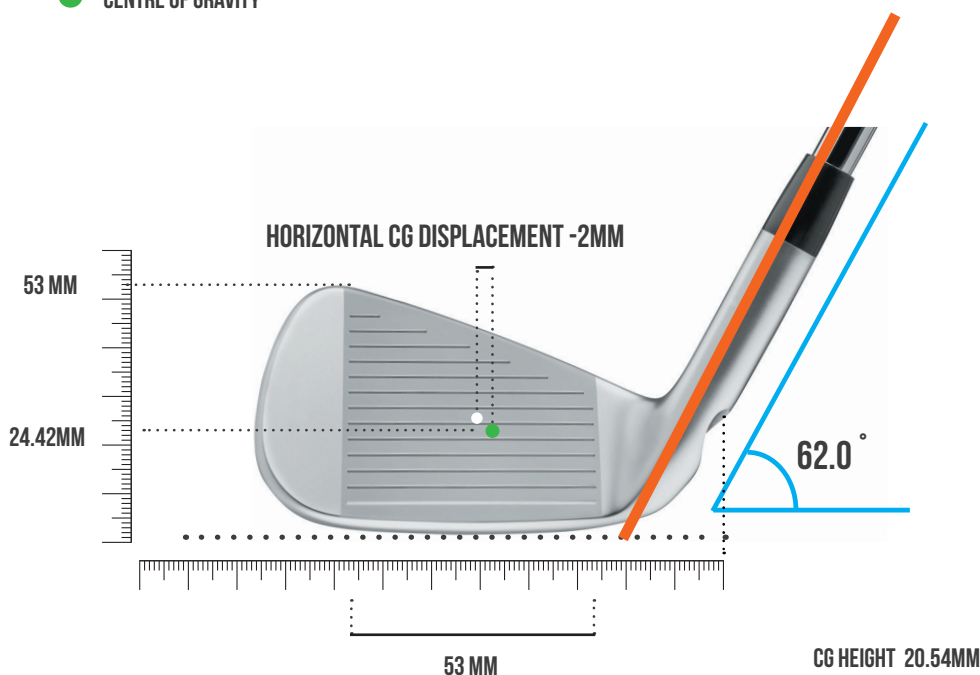

# CLUB SPECIFICATION DATABASE

### CENTRE OF GRAVITY PROJECTION

- - CENTRE OF GRAVITY
- - GEOMETRIC CENTRE
- - CENTRE OF GRAVITY

CG DEPTH: 5.40 MM

CG DEPTH: 5.40 MM

### CENTRE OF GRAVITY MEASUREMENTS

HEAD WEIGHT	261.2 G
CG HEIGHT	20.54MM
CG DEPTH	5.40MM

### CG FACE PROJECTION MEASUREMENTS

HORIZONTAL CG CENTRE OF GRAVITY FACE PROJECTION	-2MM
	24.42MM