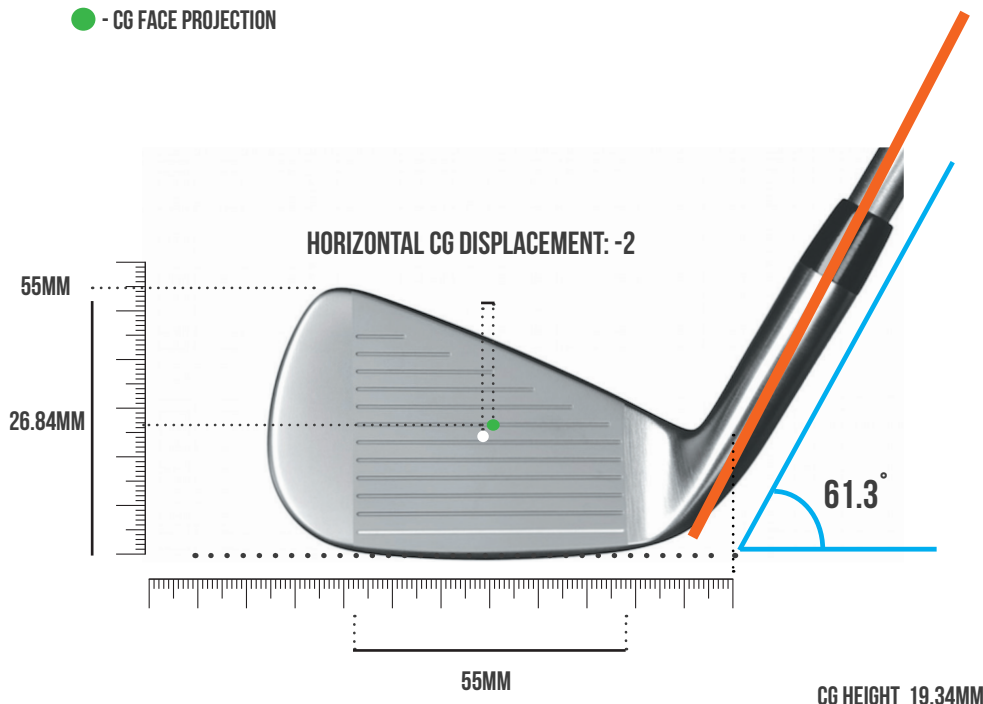

## CENTRE OF GRAVITY PROJECTION

- CENTRE OF GRAVITY
- GEOMETRIC CENTRE
- CG FACE PROJECTION

CG DEPTH: 11.20 MM

CG DEPTH (Y): 11.20 MM

## CENTRE OF GRAVITY MEASUREMENTS

HEAD WEIGHT	250.4G
CG HEIGHT	19.34MM
CG DEPTH	11.20MM

## CG FACE PROJECTION MEASUREMENTS

HORIZONTAL CG	-2MM
CENTRE OF GRAVITY FACE PROJECTION	26.84MM

## LIE, LOFT, FACE MEASUREMENTS

LIE ANGLE	61.3°
LOFT ANGLE	29.0°
FACE ANGLE	0

MOI - 2396