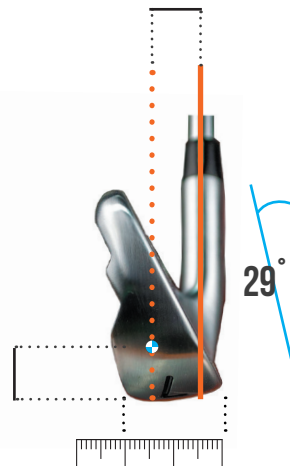

## CENTRE OF GRAVITY PROJECTION

- CENTRE OF GRAVITY
- GEOMETRIC CENTRE
- CG FACE PROJECTION

CG DEPTH: 11.20 MM

CG DEPTH (Y): 11.20 MM

## CENTRE OF GRAVITY MEASUREMENTS

HEAD WEIGHT	250.4G
CG HEIGHT	19.34MM
CG DEPTH	11.20MM

## CG FACE PROJECTION MEASUREMENTS

HORIZONTAL CG	-2MM
CENTRE OF GRAVITY FACE PROJECTION	26.84MM