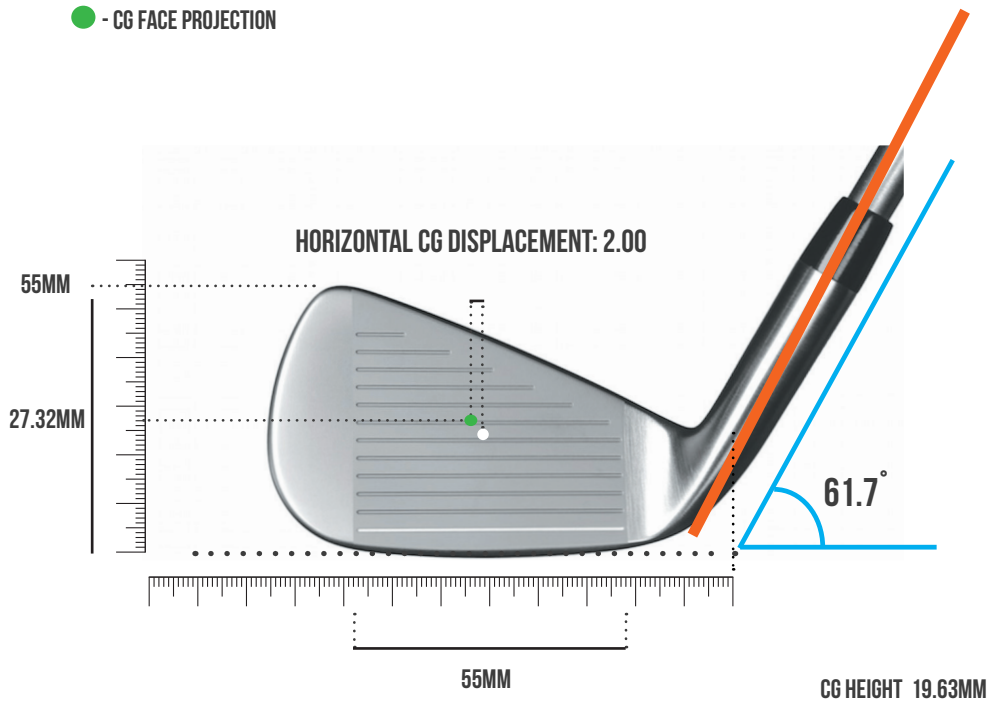

CLUB SPECIFICATION DATABASE

Gen 4
0311T

CENTRE OF GRAVITY PROJECTION

- - CENTRE OF GRAVITY
- - GEOMETRIC CENTRE
- - CG FACE PROJECTION

CG DEPTH: 7.80 MM

CG DEPTH (Y): 7.80 MM

CENTRE OF GRAVITY MEASUREMENTS

HEAD WEIGHT	250.9 G
CG HEIGHT	19.63MM
CG DEPTH	7.80MM

CG FACE PROJECTION MEASUREMENTS

HORIZONTAL CG	2.00MM
CENTRE OF GRAVITY FACE PROJECTION	27.32MM

LIE, LOFT, FACE MEASUREMENTS

LIE ANGLE	61.7°
LOFT ANGLE	32°
FACE ANGLE	0

MOI - 2019