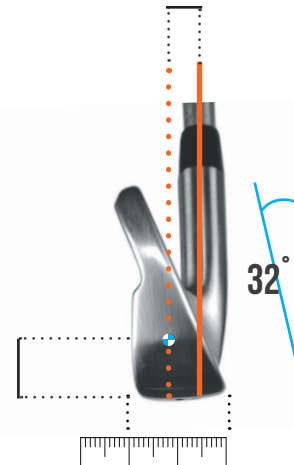

CLUB SPECIFICATION DATABASE

Gen 4
0311T

CENTRE OF GRAVITY PROJECTION

- - CENTRE OF GRAVITY
- - GEOMETRIC CENTRE
- - CG FACE PROJECTION

CG DEPTH: 7.80 MM

CG DEPTH (Y): 7.80 MM

CENTRE OF GRAVITY MEASUREMENTS

HEAD WEIGHT	250.9 G
CG HEIGHT	19.63MM
CG DEPTH	7.80MM

CG FACE PROJECTION MEASUREMENTS

HORIZONTAL CG	2.00MM
CENTRE OF GRAVITY FACE PROJECTION	27.32MM

LIE, LOFT, FACE MEASUREMENTS

LIE ANGLE	61.7°
LOFT ANGLE	32°
FACE ANGLE	0

MOI - 2019