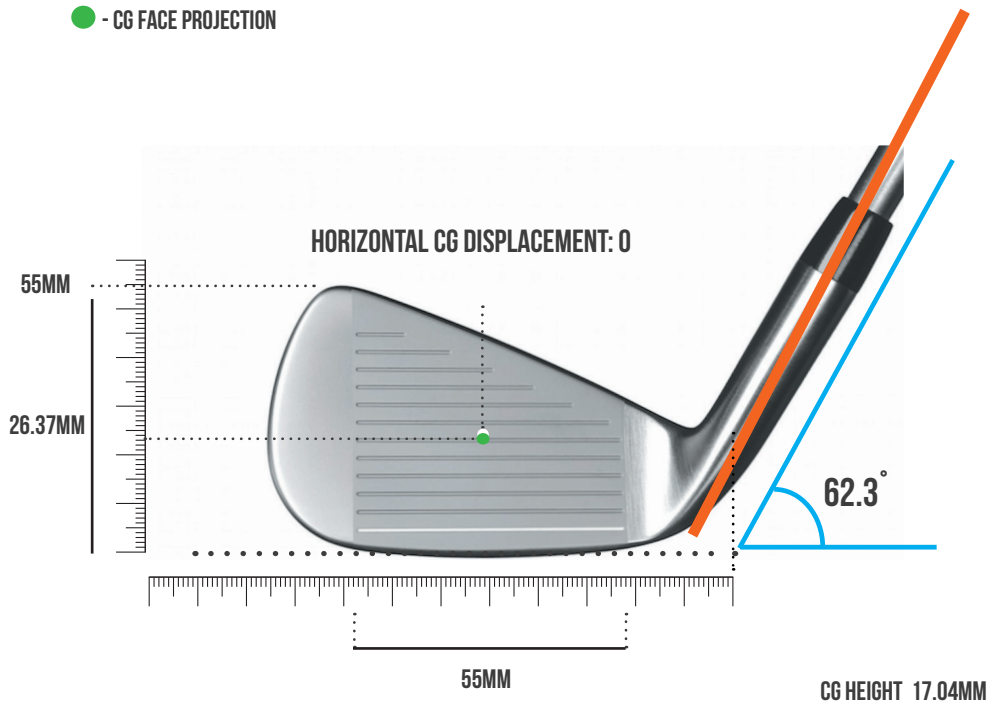

## CENTRE OF GRAVITY PROJECTION

- CENTRE OF GRAVITY
- GEOMETRIC CENTRE
- CG FACE PROJECTION

CG DEPTH: 10.00 MM

CG DEPTH (Y): 10.00 MM

## CENTRE OF GRAVITY MEASUREMENTS

HEAD WEIGHT	250.9 G
CG HEIGHT	17.04MM
CG DEPTH	10.00

## CG FACE PROJECTION MEASUREMENTS

HORIZONTAL CG	0 MM
CENTRE OF GRAVITY FACE PROJECTION	23.96MM

## LIE, LOFT, FACE MEASUREMENTS

LIE ANGLE	62.3°
LOFT ANGLE	27°
FACE ANGLE	0

MOI - 2357