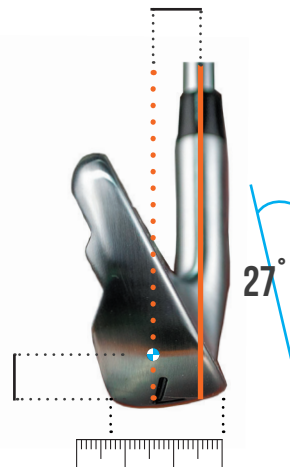

## CENTRE OF GRAVITY PROJECTION

- CENTRE OF GRAVITY
- GEOMETRIC CENTRE
- CG FACE PROJECTION

CG DEPTH: 10.00 MM

CG DEPTH (Y): 10.00 MM

## CENTRE OF GRAVITY MEASUREMENTS

HEAD WEIGHT	250.9 G
CG HEIGHT	17.04MM
CG DEPTH	10.00

## CG FACE PROJECTION MEASUREMENTS

HORIZONTAL CG	0 MM
CENTRE OF GRAVITY FACE PROJECTION	23.96MM