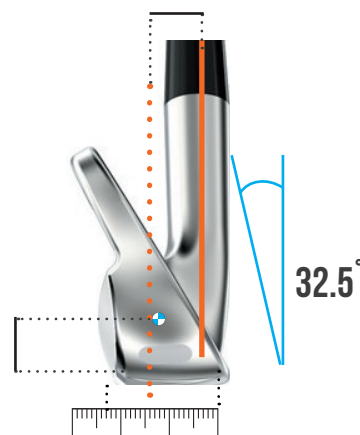

## CENTRE OF GRAVITY PROJECTION

- - CENTRE OF GRAVITY
- - GEOMETRIC CENTRE
- - CG FACE PROJECTION

CG DEPTH: 7.10MM

CG DEPTH (V): 7.10 MM

## CENTRE OF GRAVITY MEASUREMENTS

HEAD WEIGHT	260.3
CG HEIGHT	16.38MM
CG DEPTH	7.10MM

## CG FACE PROJECTION MEASUREMENTS

HORIZONTAL CG CENTRE OF GRAVITY FACE PROJECTION	-3MM
	24.08MM