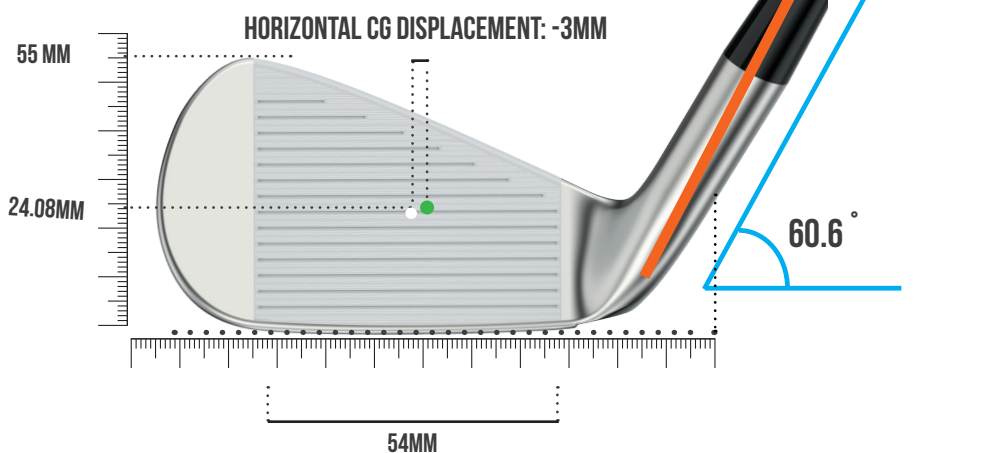

# CLUB SPECIFICATION DATABASE

## CENTRE OF GRAVITY PROJECTION

- - CENTRE OF GRAVITY
- - GEOMETRIC CENTRE
- - CG FACE PROJECTION

CG DEPTH: 7.10MM

CG DEPTH (V): 7.10 MM

## CENTRE OF GRAVITY MEASUREMENTS

HEAD WEIGHT	260.3
CG HEIGHT	16.38MM
CG DEPTH	7.10MM

## CG FACE PROJECTION MEASUREMENTS

HORIZONTAL CG CENTRE OF GRAVITY FACE PROJECTION	-3MM
	24.08MM