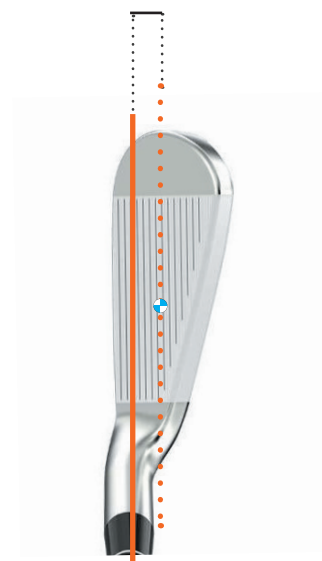

## CENTRE OF GRAVITY PROJECTION

- - CENTRE OF GRAVITY
- - GEOMETRIC CENTRE
- - CG FACE PROJECTION

CG DEPTH: 7.10MM

CG DEPTH (V): 7.10 MM

## CENTRE OF GRAVITY MEASUREMENTS

HEAD WEIGHT	260.3
CG HEIGHT	16.38MM
CG DEPTH	7.10MM