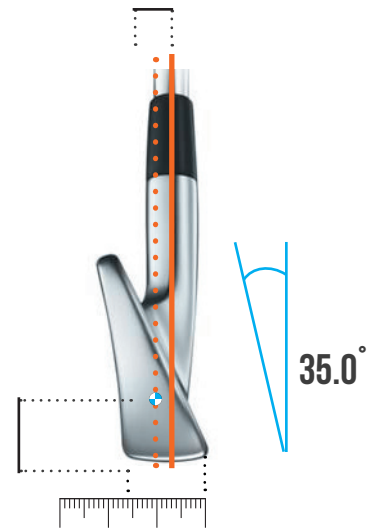

CLUB SPECIFICATION DATABASE

Titleist®

718 CB

CENTRE OF GRAVITY PROJECTION

- - CENTRE OF GRAVITY
- - GEOMETRIC CENTRE
- - CG FACE PROJECTION

CG DEPTH: 4.00 MM

CG DEPTH (Y): 4.00MM

SOLE WIDTH AT CENTRE FACE: 16.5MM

CENTRE OF GRAVITY MEASUREMENTS

HEAD WEIGHT	264.0 G
CG HEIGHT	21.19MM
CG DEPTH	4MM

CG FACE PROJECTION MEASUREMENTS

HORIZONTAL CG	-3MM
CENTRE OF GRAVITY FACE PROJECTION	25.80MM

LIE AND LOFT MEASUREMENTS

LIE ANGLE	63.0°
LOFT ANGLE	35.0°