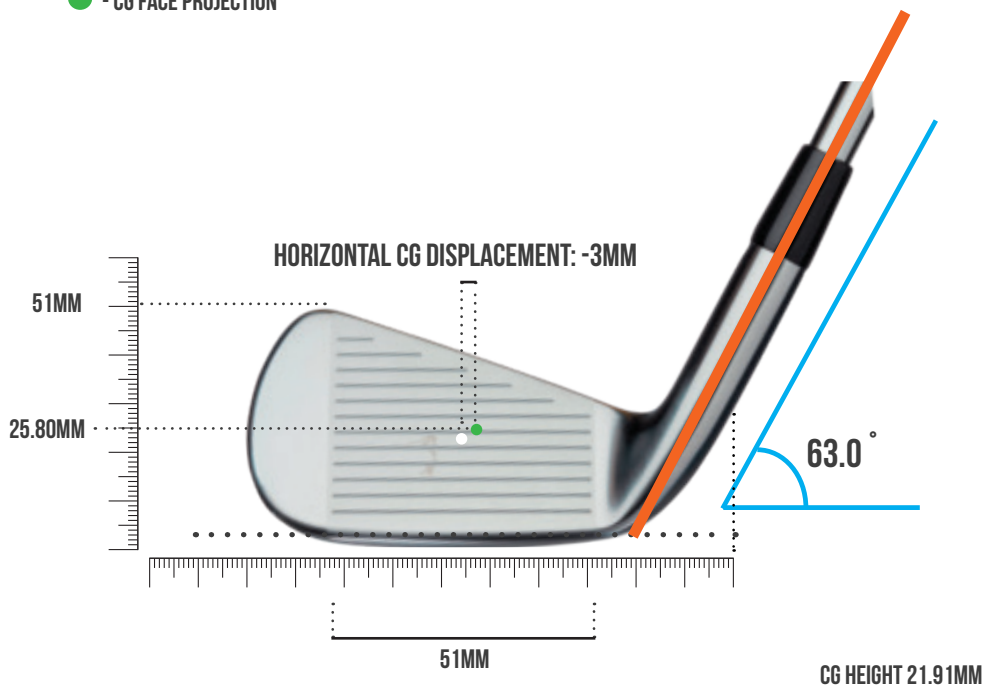

CLUB SPECIFICATION DATABASE

Titleist®

718 CB

CENTRE OF GRAVITY PROJECTION

- - CENTRE OF GRAVITY
- - GEOMETRIC CENTRE
- - CG FACE PROJECTION

CG DEPTH: 4.00 MM

CG DEPTH (Y): 4.00MM

SOLE WIDTH AT CENTRE FACE: 16.5MM

CENTRE OF GRAVITY MEASUREMENTS

HEAD WEIGHT	264.0 G
CG HEIGHT	21.19MM
CG DEPTH	4MM

CG FACE PROJECTION MEASUREMENTS

HORIZONTAL CG	-3MM
CENTRE OF GRAVITY FACE PROJECTION	25.80MM

LIE AND LOFT MEASUREMENTS

LIE ANGLE	63.0°
LOFT ANGLE	35.0°