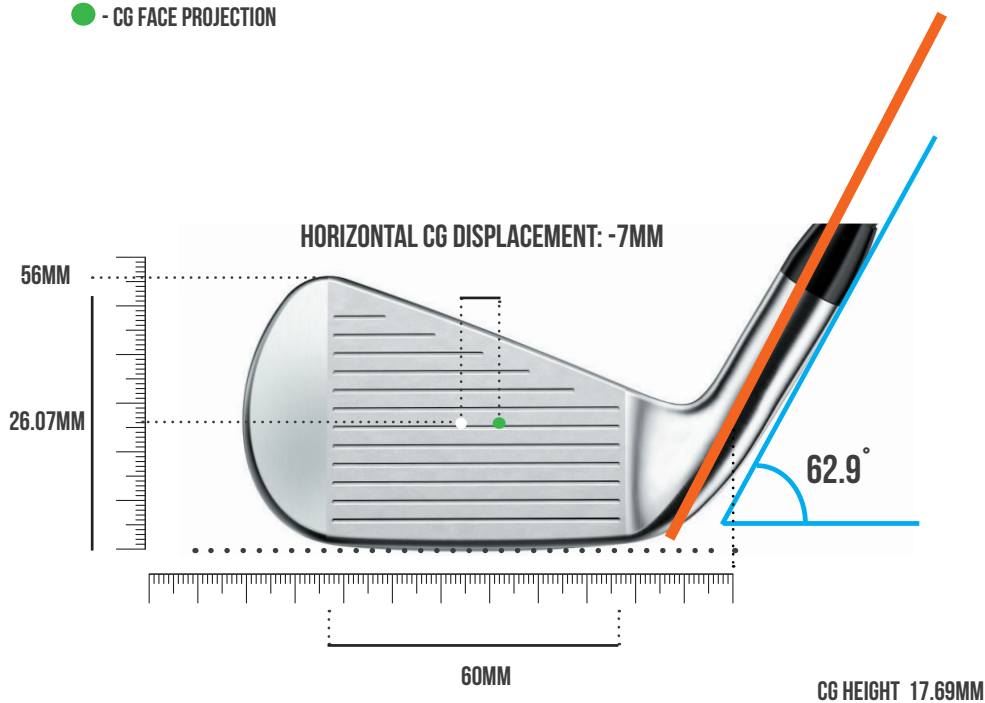

# CLUB SPECIFICATION DATABASE

### CENTRE OF GRAVITY PROJECTION

- - CENTRE OF GRAVITY
- - GEOMETRIC CENTRE
- - CG FACE PROJECTION

CG DEPTH: 7.90 MM

CG DEPTH (Y): 8.90 MM

SOLE WIDTH: 20MM

### CENTRE OF GRAVITY MEASUREMENTS

|             |         |
|-------------|---------|
| HEAD WEIGHT | 265 G   |
| CG HEIGHT   | 17.69MM |
| CG DEPTH    | 8.90MM  |

### CG FACE PROJECTION MEASUREMENTS

|                                   |         |
|-----------------------------------|---------|
| HORIZONTAL CG                     | -7MM    |
| CENTRE OF GRAVITY FACE PROJECTION | 26.07MM |