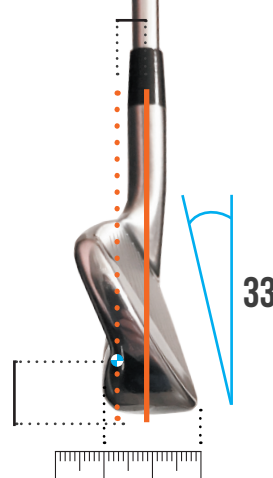

### CENTRE OF GRAVITY PROJECTION

- - CENTRE OF GRAVITY
- - GEOMETRIC CENTRE
- - CG FACE PROJECTION

CG DEPTH: 7.90 MM

CG DEPTH (Y): 8.90 MM

SOLE WIDTH: 20MM

### CENTRE OF GRAVITY MEASUREMENTS

|             |         |
|-------------|---------|
| HEAD WEIGHT | 265 G   |
| CG HEIGHT   | 17.69MM |
| CG DEPTH    | 8.90MM  |

### CG FACE PROJECTION MEASUREMENTS

|                                   |         |
|-----------------------------------|---------|
| HORIZONTAL CG                     | -7MM    |
| CENTRE OF GRAVITY FACE PROJECTION | 26.07MM |