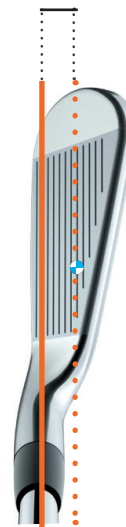

## Titleist® 718 TMB

### CENTRE OF GRAVITY PROJECTION

- - CENTRE OF GRAVITY
- - GEOMETRIC CENTRE
- - CG FACE PROJECTION

CG DEPTH: 7.90 MM

CG DEPTH (Y): 8.90 MM

SOLE WIDTH: 20MM

### CENTRE OF GRAVITY MEASUREMENTS

|             |         |
|-------------|---------|
| HEAD WEIGHT | 265 G   |
| CG HEIGHT   | 17.69MM |
| CG DEPTH    | 8.90MM  |

### CG FACE PROJECTION MEASUREMENTS

|                                   |         |
|-----------------------------------|---------|
| HORIZONTAL CG                     | -7MM    |
| CENTRE OF GRAVITY FACE PROJECTION | 26.07MM |