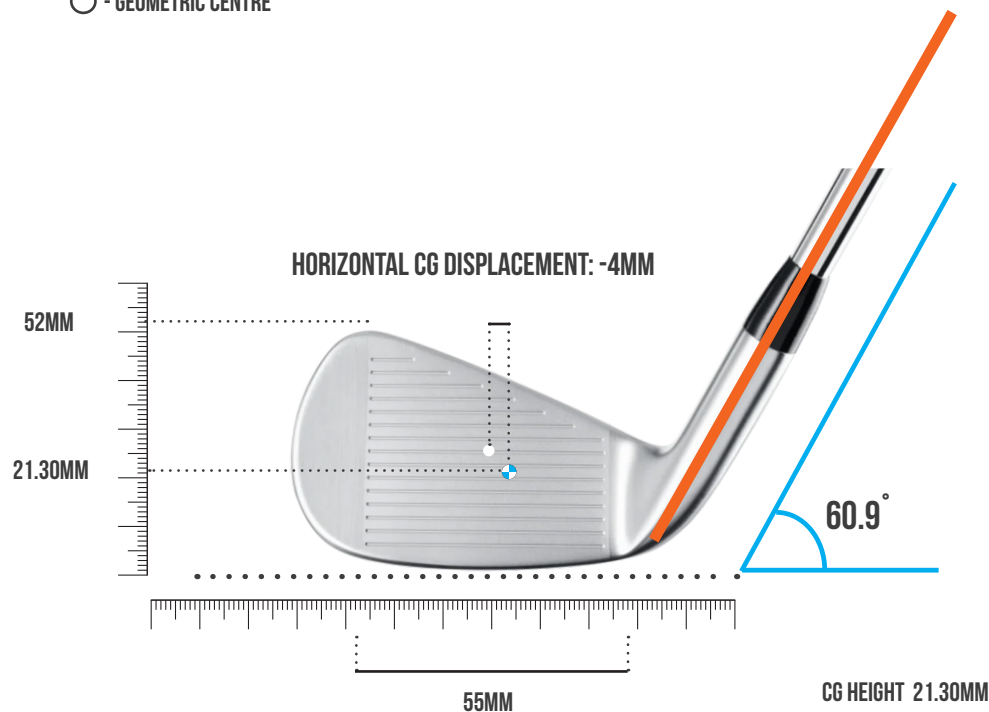

CLUB SPECIFICATION DATABASE

BETTINARDI®
CB24

CENTRE OF GRAVITY PROJECTION

- - CENTRE OF GRAVITY
- - GEOMETRIC CENTRE

CG DEPTH: 9.50MM

CG DEPTH (Y): 9.50MM

CENTRE OF GRAVITY MEASUREMENTS

HEAD WEIGHT	273.7G
CG HEIGHT	21.30MM
CG DEPTH	9.50MM

CG FACE PROJECTION MEASUREMENTS

HORIZONTAL CG	-4MM
CENTRE OF GRAVITY FACE PROJECTION	30.29MM

LIE, LOFT, FACE MEASUREMENTS

LIE ANGLE	60.9°
LOFT ANGLE	32.7°
FACE ANGLE	0

MOI - 2441