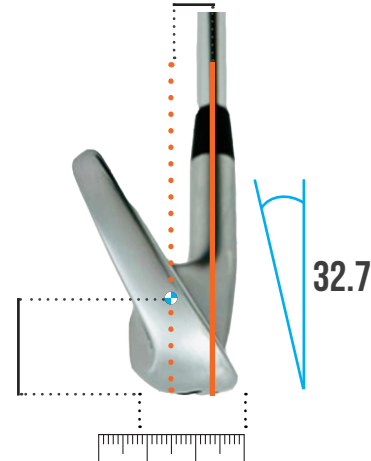

CLUB SPECIFICATION DATABASE

BETTINARDI®
CB24

CENTRE OF GRAVITY PROJECTION

- - CENTRE OF GRAVITY
- - GEOMETRIC CENTRE

CG DEPTH: 9.50MM

CG DEPTH (Y): 9.50MM

CENTRE OF GRAVITY MEASUREMENTS

HEAD WEIGHT	273.7G
CG HEIGHT	21.30MM
CG DEPTH	9.50MM

CG FACE PROJECTION MEASUREMENTS

HORIZONTAL CG	-4MM
CENTRE OF GRAVITY FACE PROJECTION	30.29MM

LIE, LOFT, FACE MEASUREMENTS

LIE ANGLE	60.9°
LOFT ANGLE	32.7°
FACE ANGLE	0

MOI - 2441