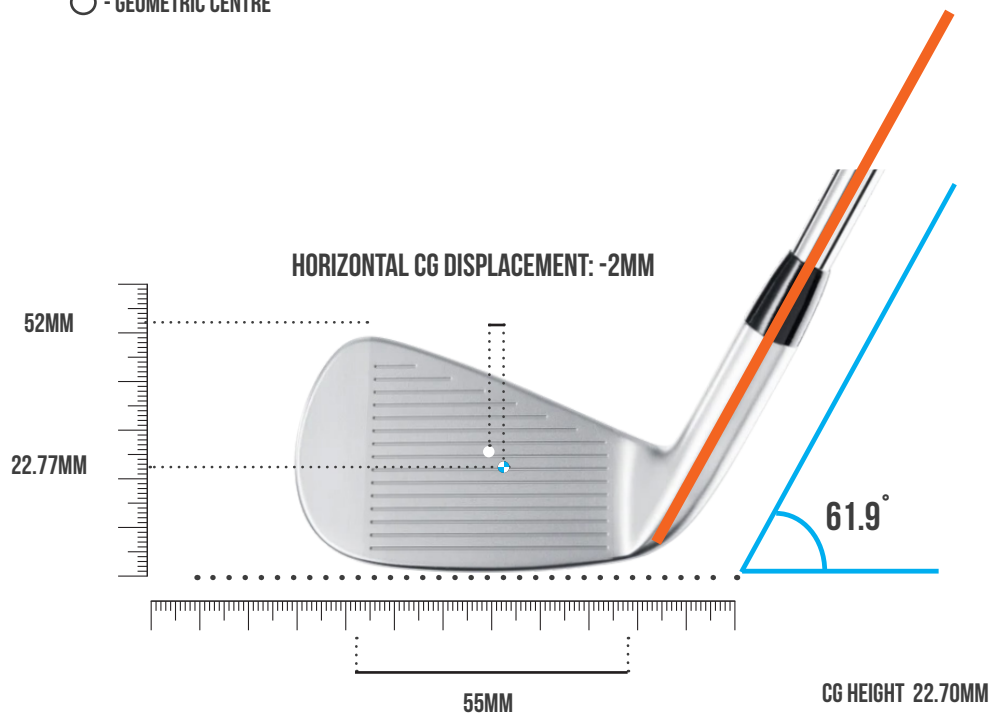

# CLUB SPECIFICATION DATABASE

**BETTINARDI®**

**MB24**

## CENTRE OF GRAVITY PROJECTION

- - CENTRE OF GRAVITY
- - GEOMETRIC CENTRE

CG DEPTH: 7.60MM

CG DEPTH (Y): 7.60MM

## CENTRE OF GRAVITY MEASUREMENTS

HEAD WEIGHT	271.3G
CG HEIGHT	22.77MM
CG DEPTH	7.60MM

## CG FACE PROJECTION MEASUREMENTS

HORIZONTAL CG	-2MM
CENTRE OF GRAVITY FACE PROJECTION	30.63MM