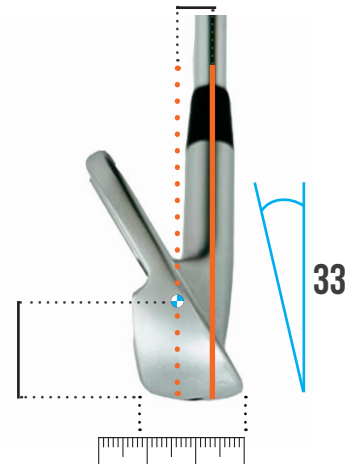

## CENTRE OF GRAVITY PROJECTION

- - CENTRE OF GRAVITY
- - GEOMETRIC CENTRE

CG DEPTH: 7.60MM

CG DEPTH (Y): 7.60MM

## CENTRE OF GRAVITY MEASUREMENTS

HEAD WEIGHT	271.3G
CG HEIGHT	22.77MM
CG DEPTH	7.60MM

## CG FACE PROJECTION MEASUREMENTS

HORIZONTAL CG	-2MM
CENTRE OF GRAVITY FACE PROJECTION	30.63MM

## LIE, LOFT, FACE MEASUREMENTS

LIE ANGLE	61.9°
LOFT ANGLE	33°
FACE ANGLE	0

**MOI - 2366**